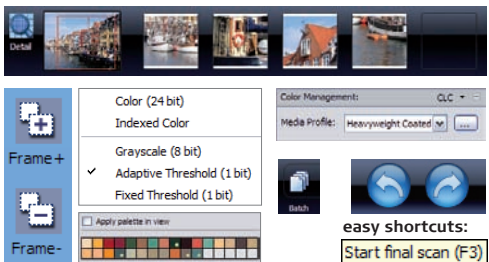

Architects - Engineers - Contractors

Copyshops - Reprographics

Geographic Information Systems

WIDE FORMAT SCANNING + COPYING SOFTWARE

Nextimage is a complete wide format scanning and copying tool. It brings all your imaging tasks into one user-friendly interface, creating the perfect link between your scanner, digital storage, and printer. Intuitive and powerful, the software solution unlocks the full potential of your Contex scanner with integrated scan, copy, and file functionality. Why not let it help you with your next image? **See more at www.contex.com**

Complete your scanning tasks with ease using Nextimage SCAN and COPY software.

Designed to work with any Contex scanner.

Nextimage Features

- Integrated scan, copy, and file solution
- Scanning and copying in color, grayscale and B/W
- Batch mode for fast scans and copies
- Workflow and file-naming templates
- Time-saving keyboard shortcuts and undo/redo buttons
- Quick preview for cropping, levels and color
- ICC color management
- Closed-loop color copying
- Advanced preview with real-time image adjustment

Easy intuitive interface:

User-friendly

Get your users up to speed fast with intuitive software

Easy to integrate

Plug'n'Play printer connection, integrated support for Windows printer drivers, and built-in color

+ SCAN

With workflow templates and shortcuts and a unique pre-scan feature with instant preview of image adjustments, Nextimage supports high scanning productivity.

+ COPY

Using the Nextimage COPY task, you get fast, accurate color and monochrome copies with your scanner and large format printer. And with built-in drivers for over 100 large format printers in both color and monochrome, Nextimage gives you instant, hassle-free connectivity.